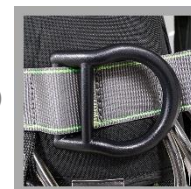

FA 10 215 00 – FA 10 215 01

P. 1 | 2

Hybrid
AIRTECH

● Sternal | ● Dorsal | ● Lateral | ● Ventral

HS CODE
63072090
CARTON SIZE / PCS.
60 X 40 X 24 cm / 5
AET (EU) N°2777/10872-01/E00-00
Satra Technology Europe Ltd., N° 2777, Bracetown Business Park, Clonee, Dublin, D15YN2P, Ireland
MODULE D FI14/14003.02
SGS Fimko Oy, N°0598 Takomotie 8, 00380 HELSINKI, Finland
AET (UKCA) N°AB0321/16237-01/E00-00
Satra Technology Centre, N°0321 Wyndham Way, Telford Way, Kettering Northamptonshire, NN16 8SD, United Kingdom
MODULE D 11 IN14/14003
SGS United Kingdom Ltd., N°0120 Unit 202B, Worle Parkway, Weston-super-Mare, BS22 6WA, United Kingdom