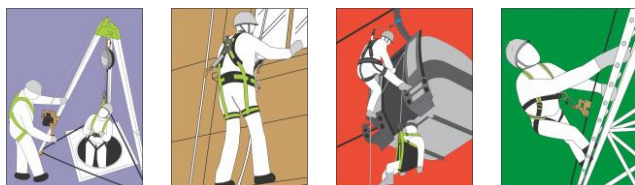

● Sternal | ● Dorsal | ● Lateral | ● Ventral